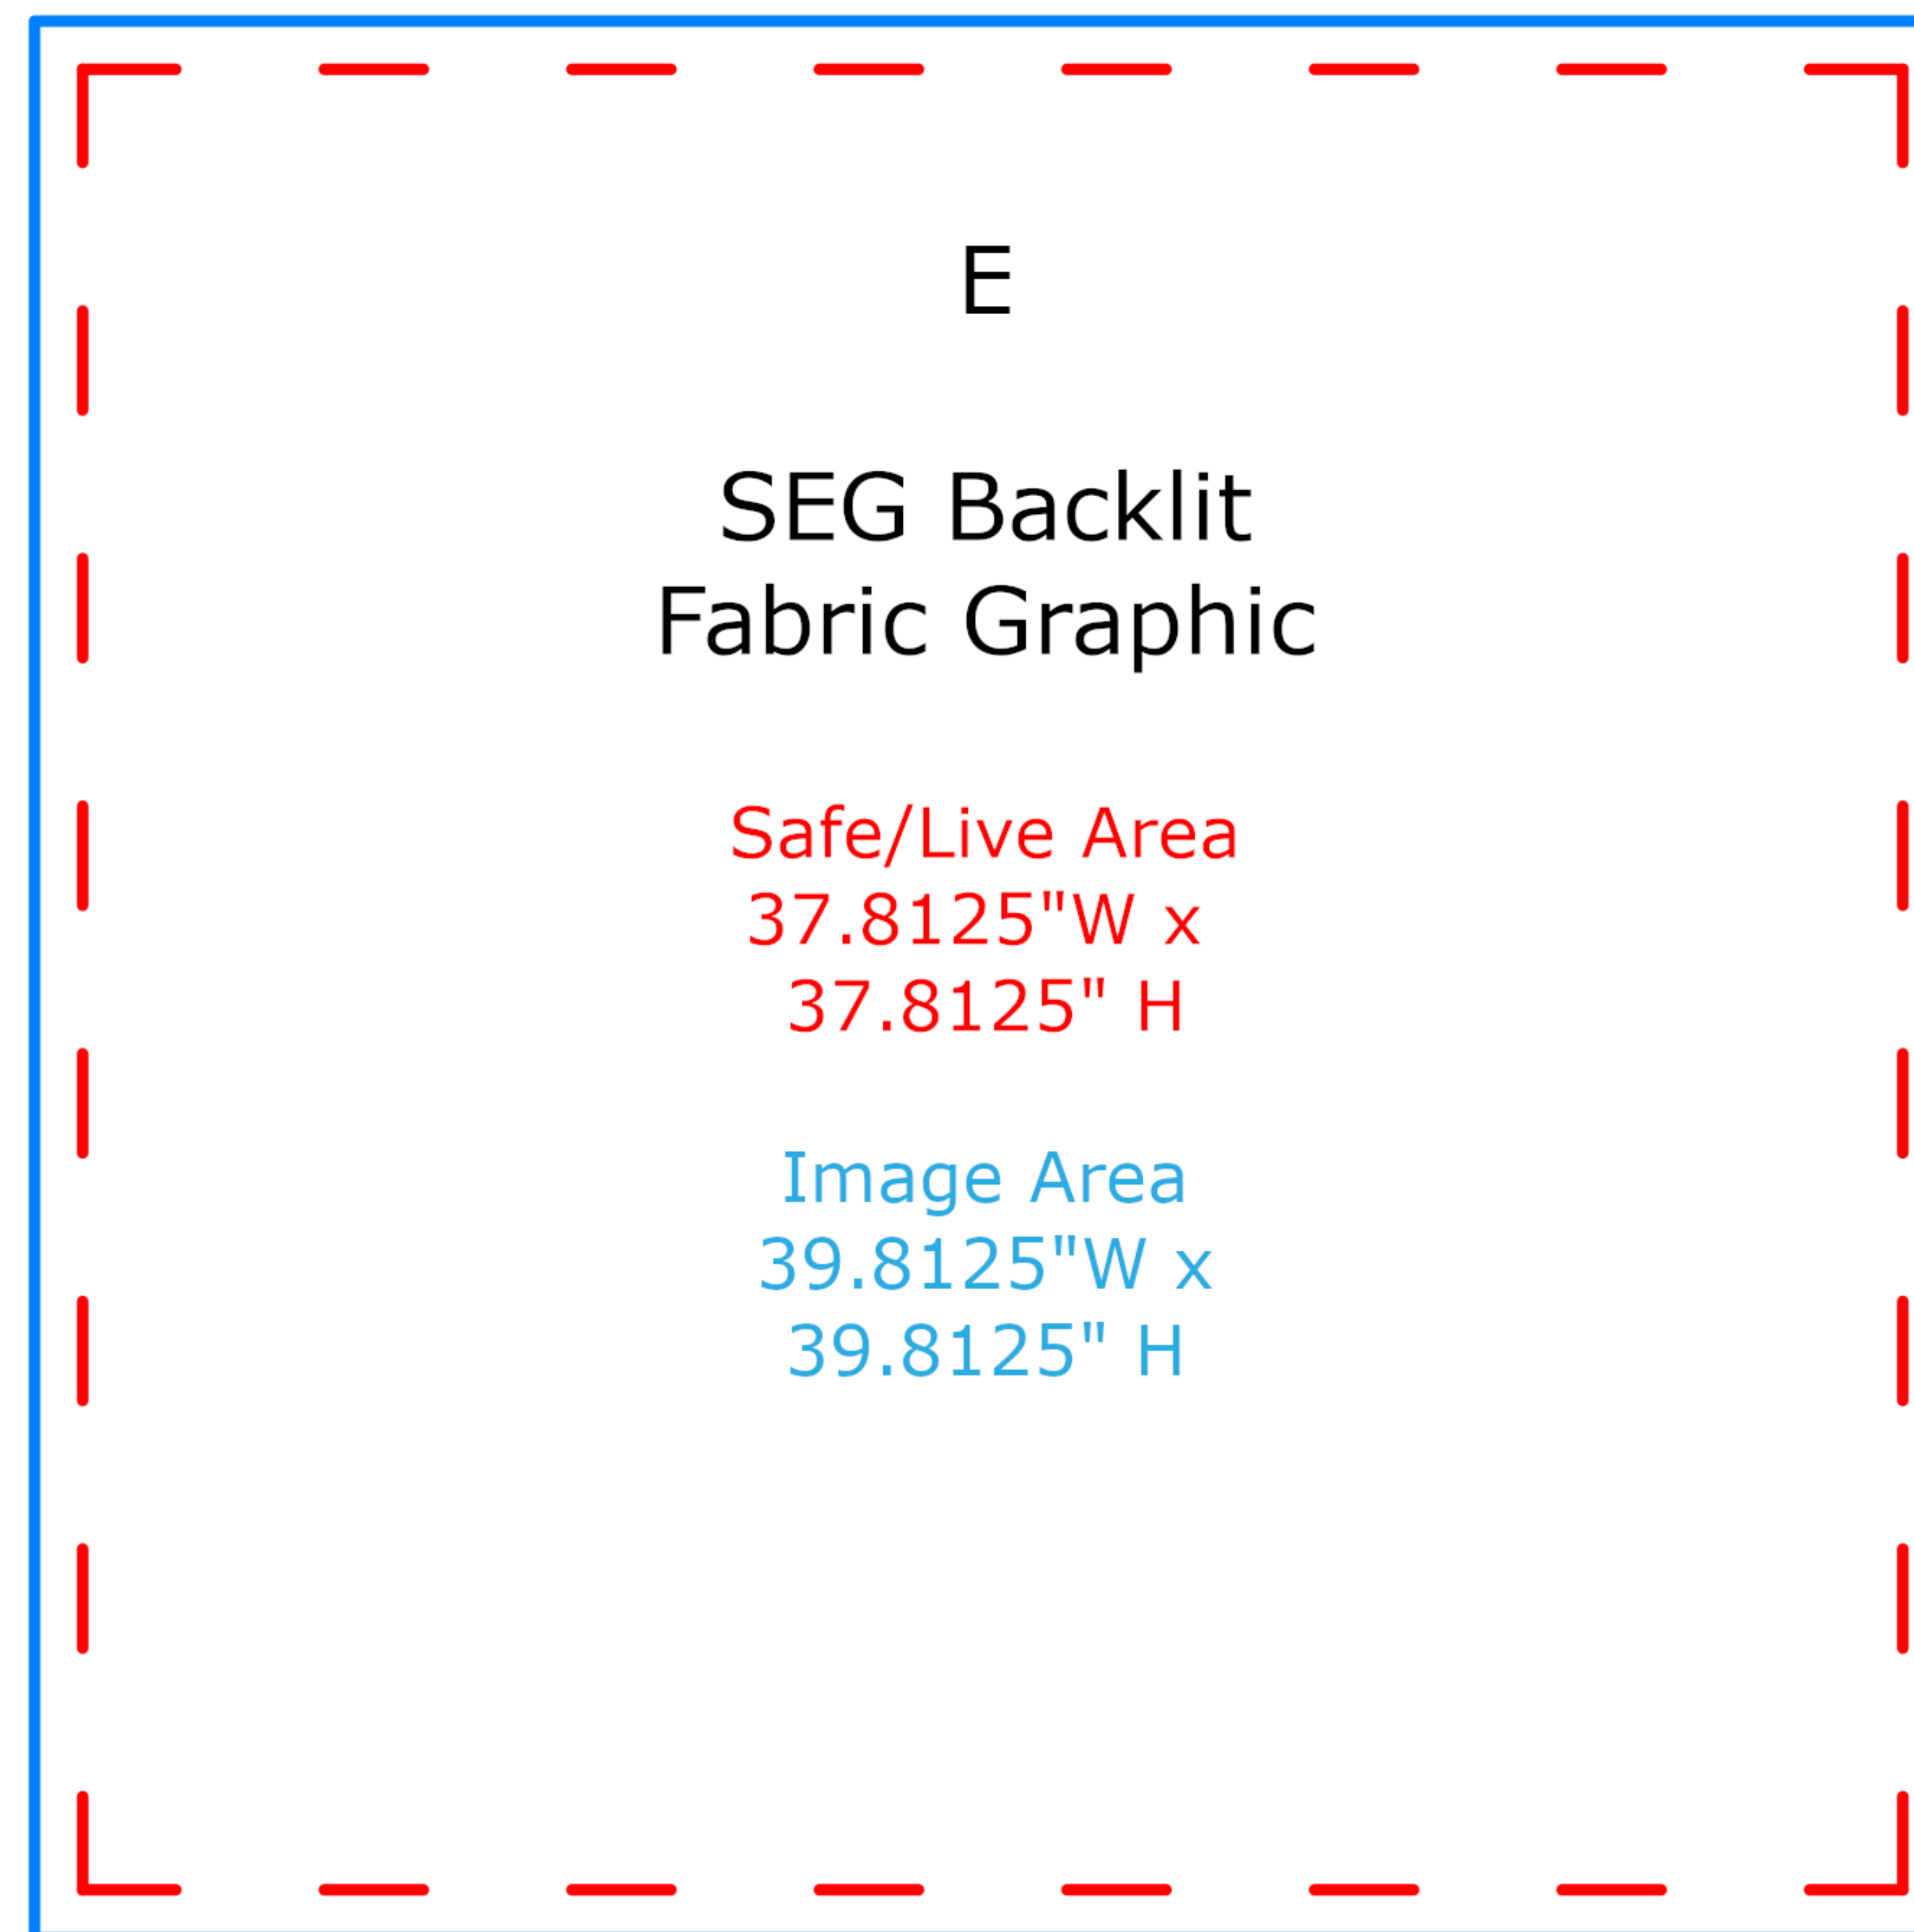

# RE 1586 Counter Graphic Template

NOTE: All Raster Art (jpg, tiff, png, etc.) must be at least 100 dpi at print size.  
Standard kits are often customized. Please check Customer Service to ensure that this template matches your specific job.