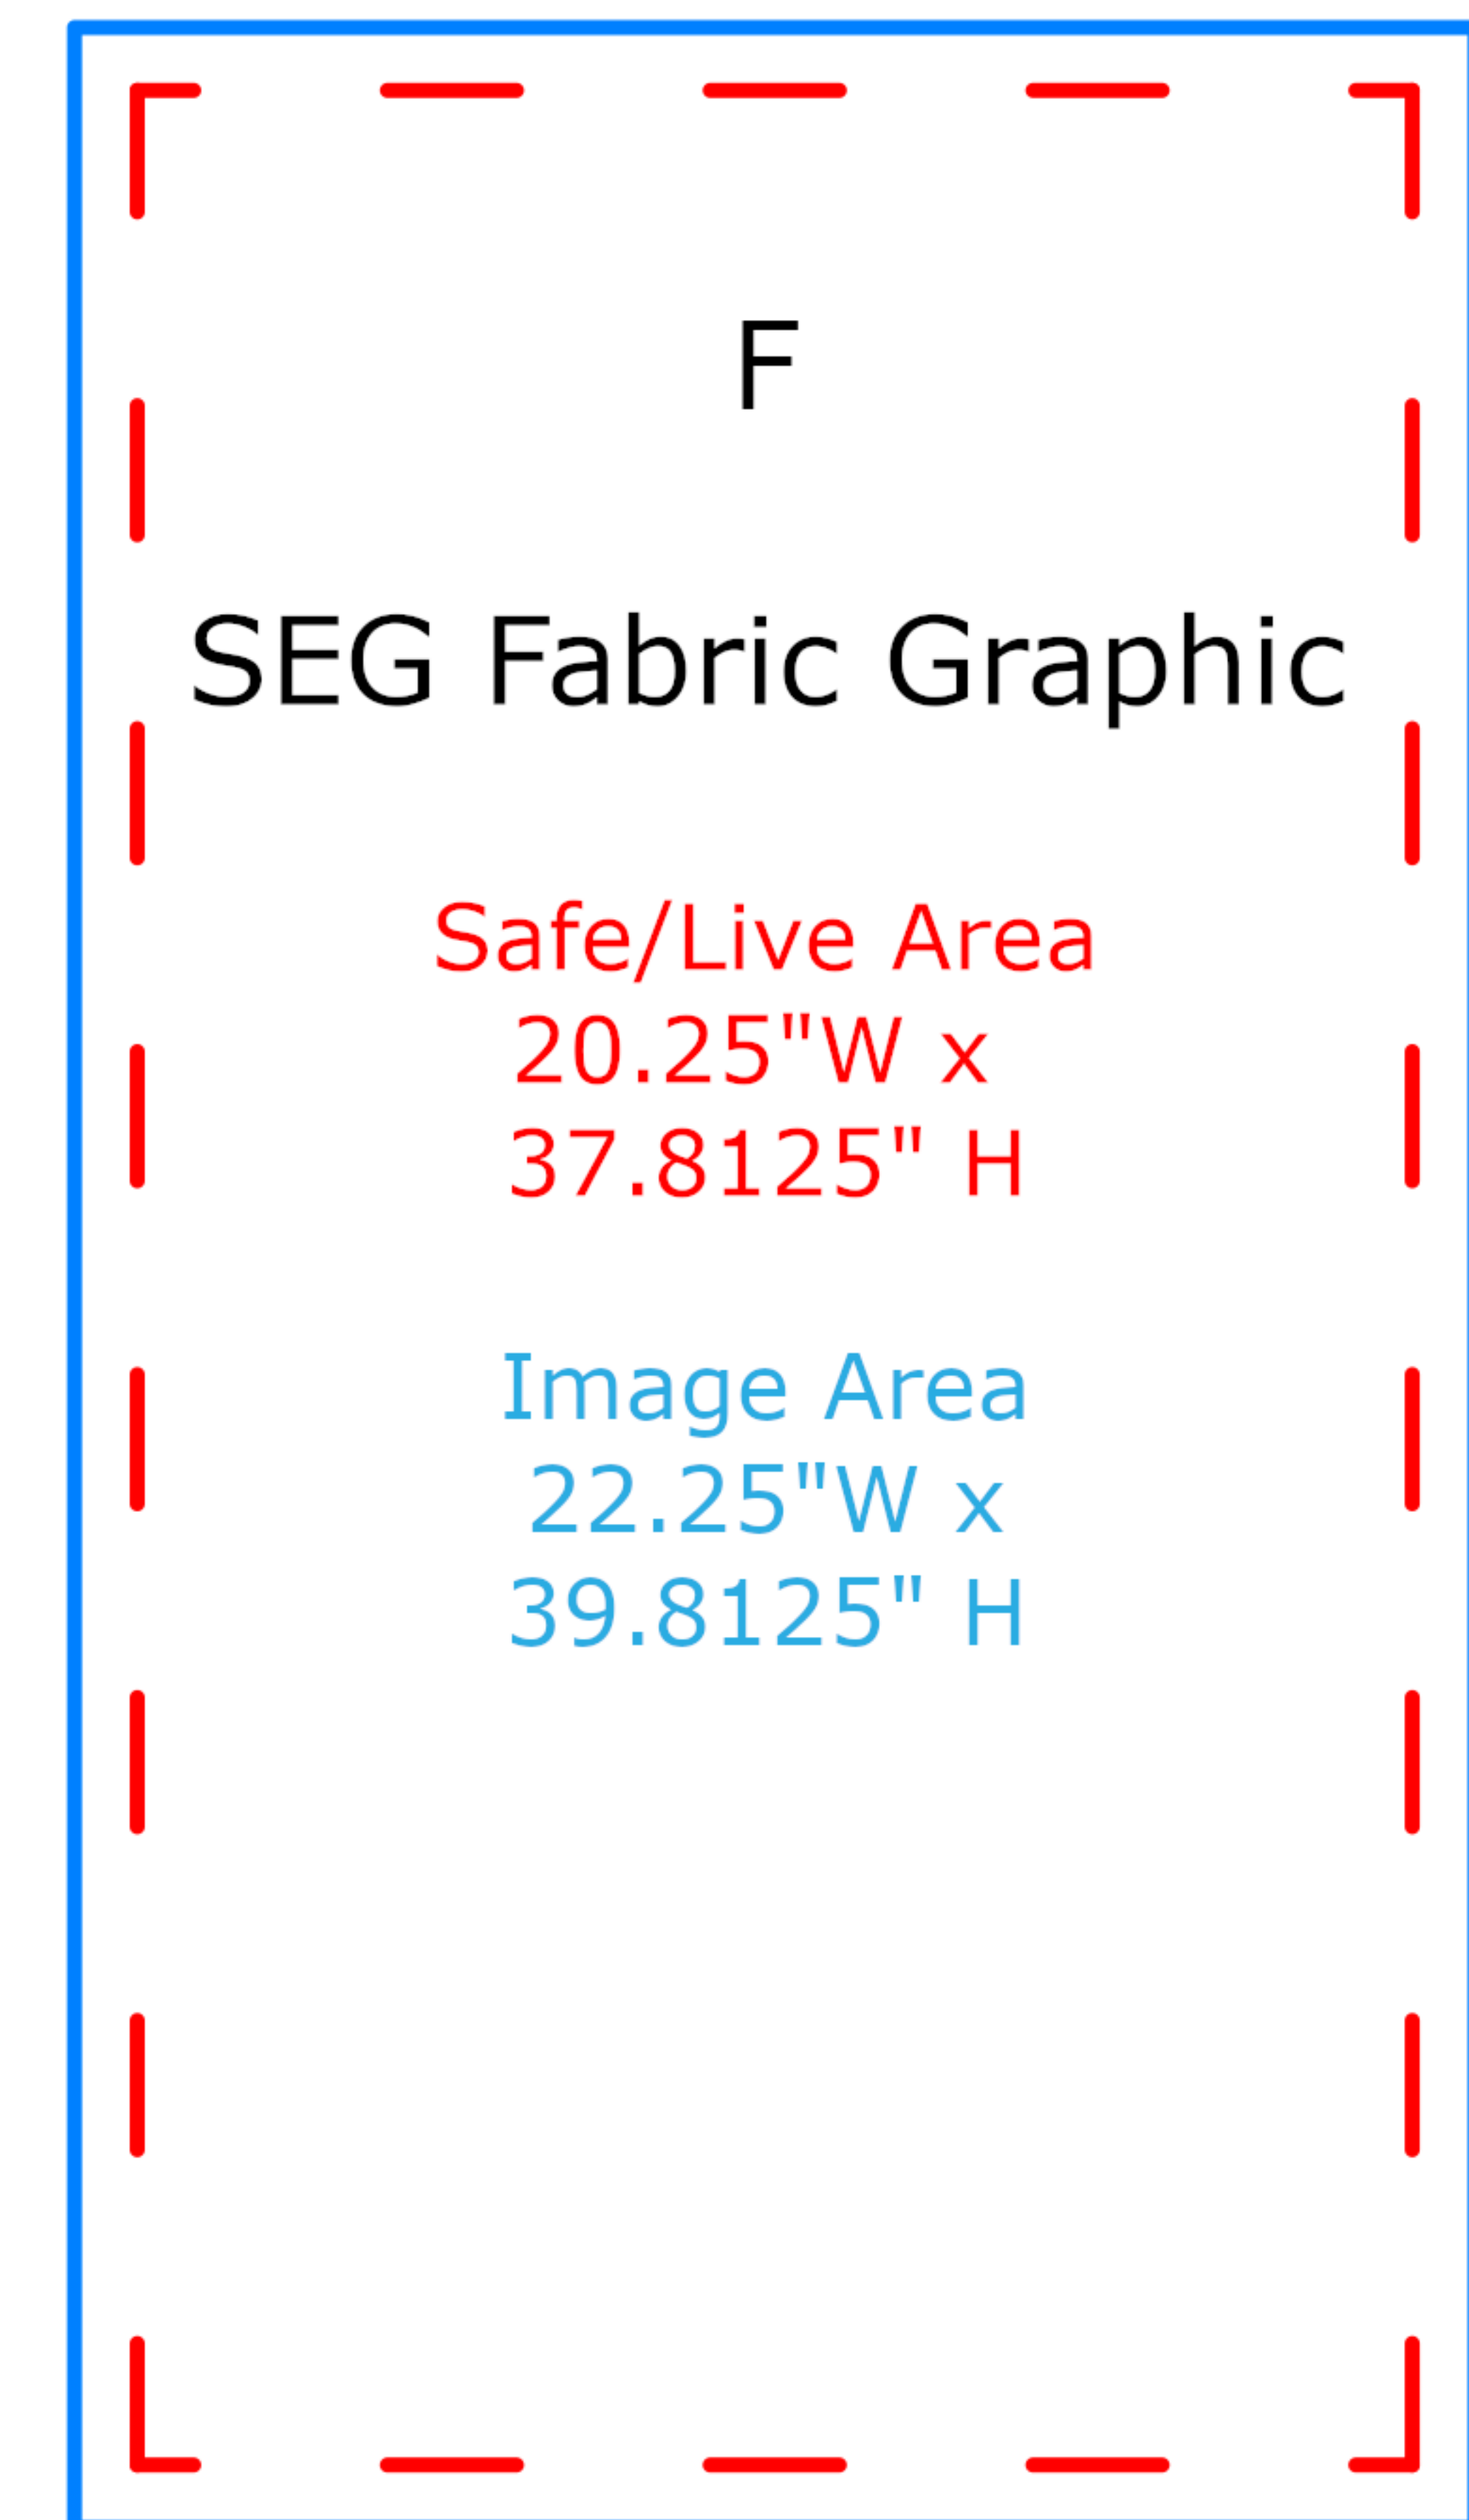

# RE 1586 Counter Graphic Template

NOTE: All Raster Art (jpg, tiff, png, etc.) must be at least 100 dpi at print size.  
Standard kits are often customized. Please check Customer Service to ensure that this template matches your specific job.