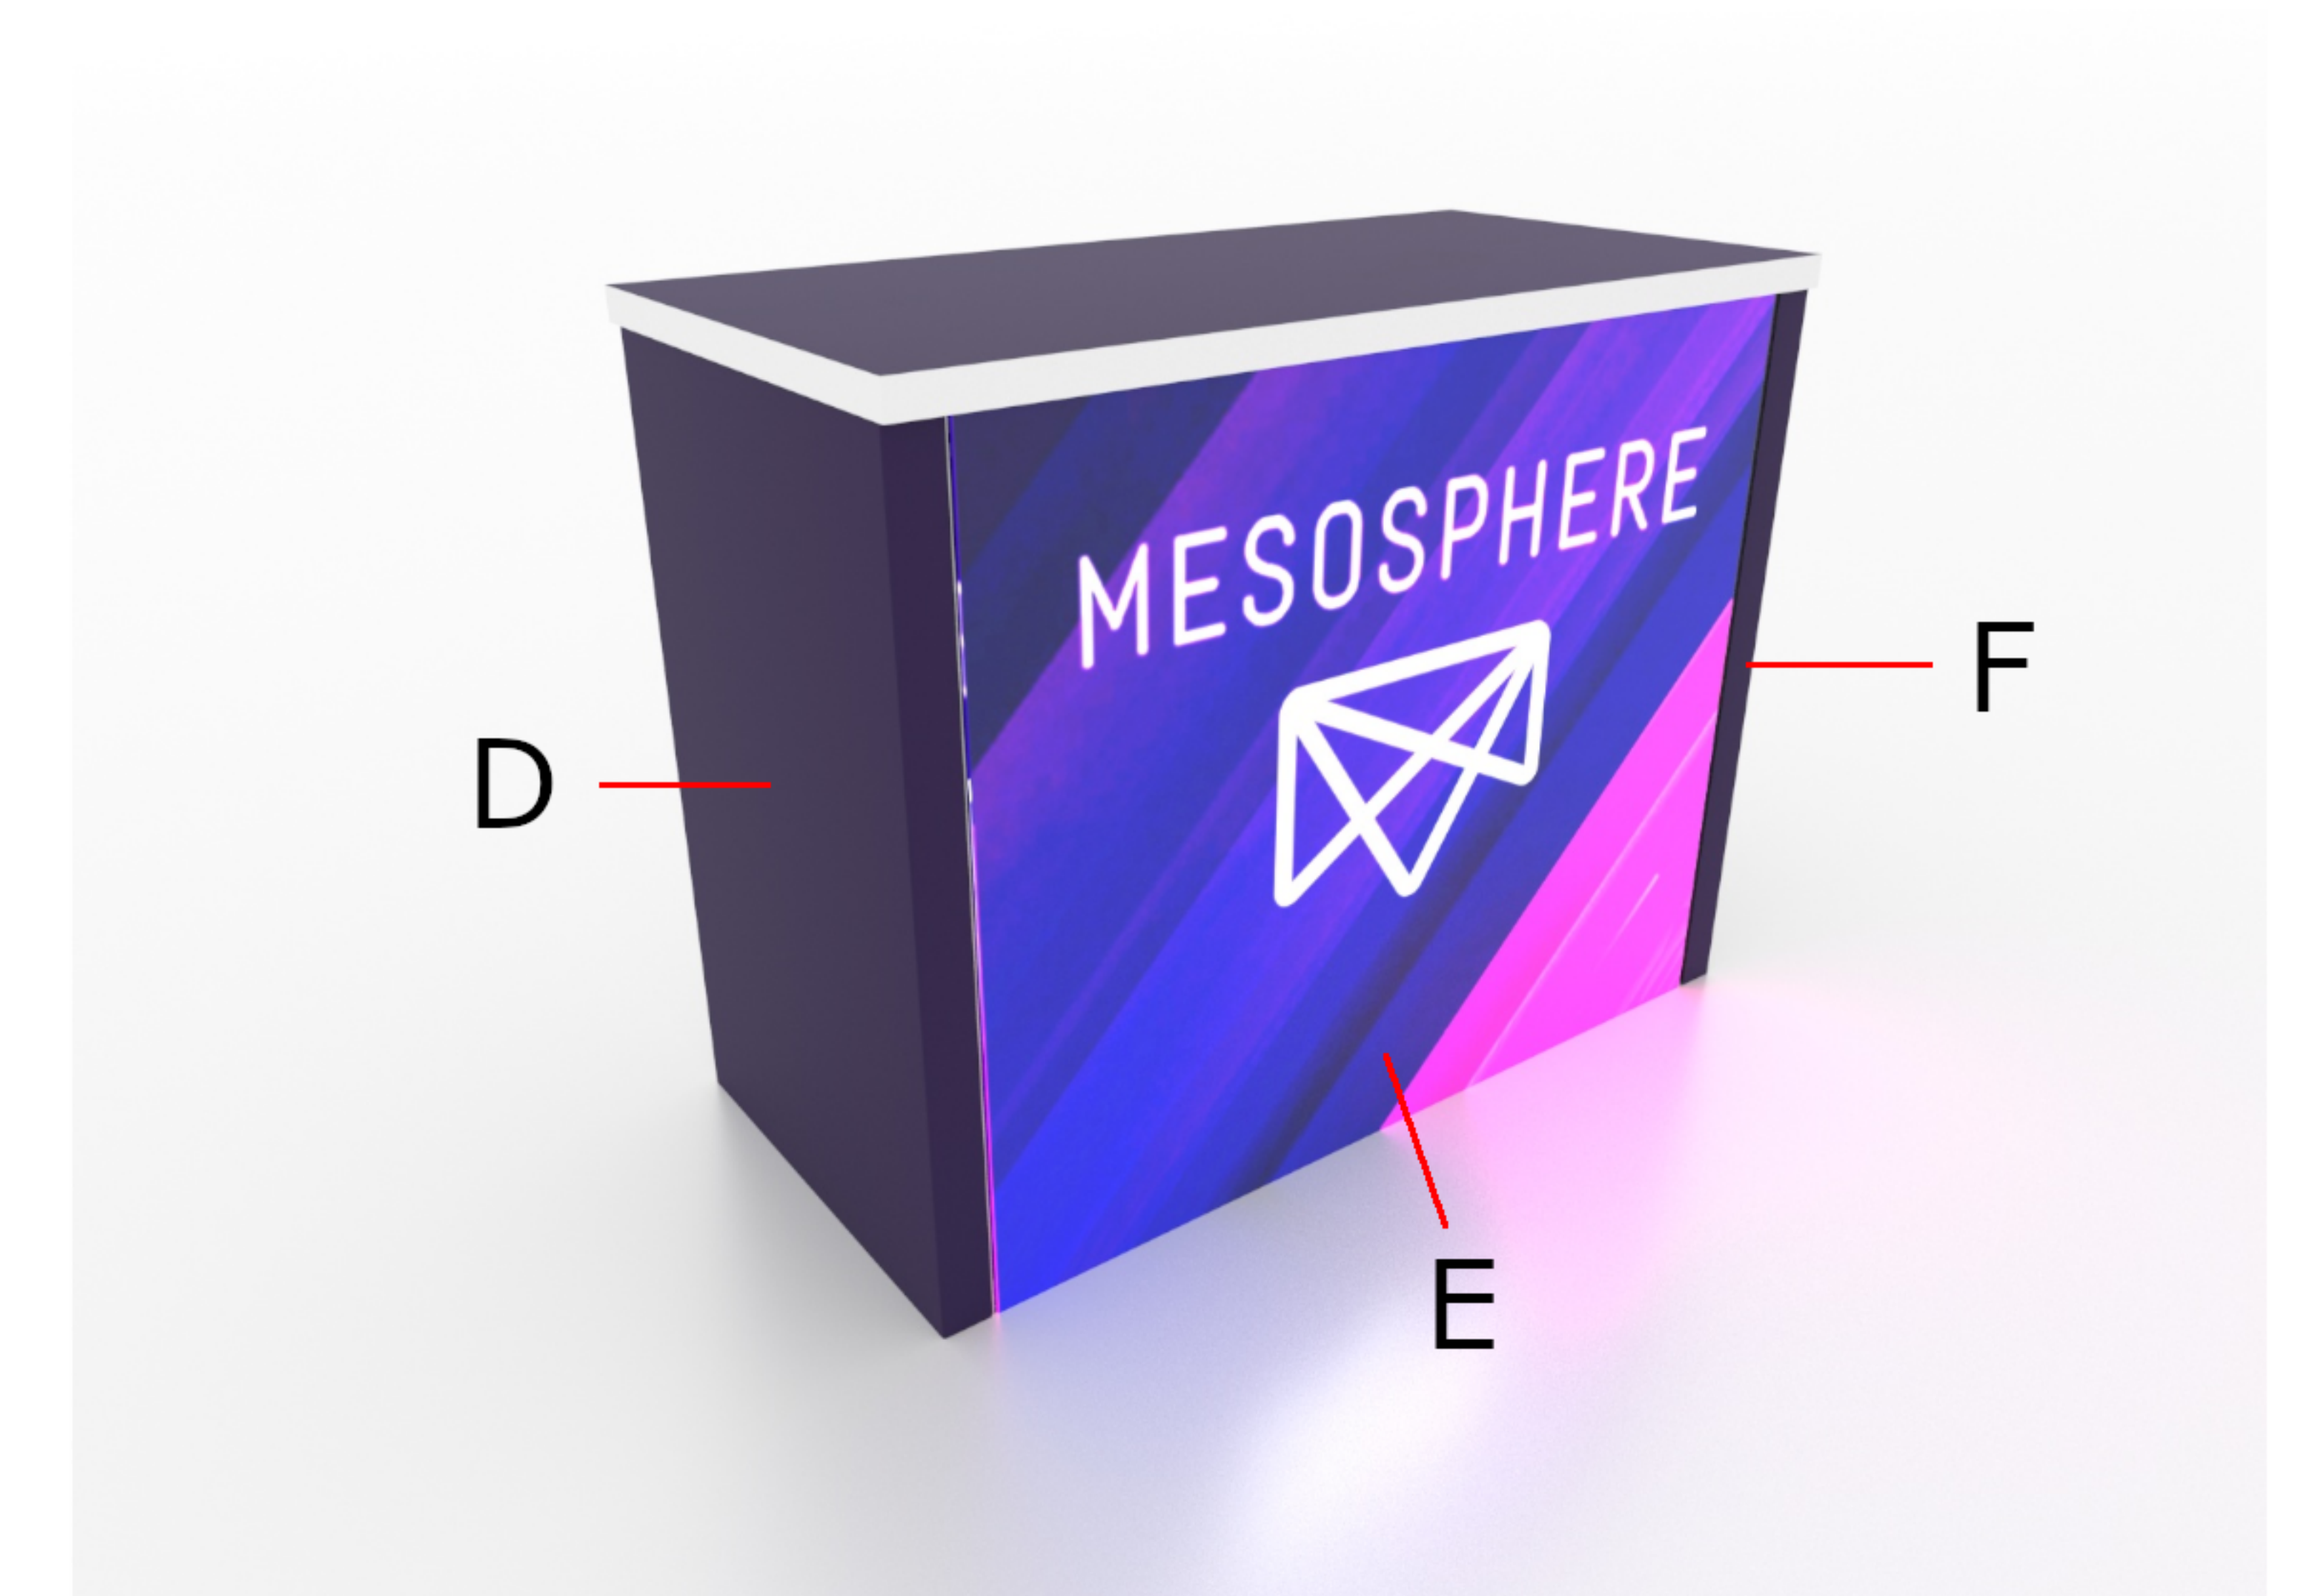

# RE 1586 Counter Graphic Template

NOTE: All Raster Art (jpg, tiff, png, etc.) must be at least 100 dpi at print size.  
Standard kits are often customized. Please check Customer Service to ensure that this template matches your specific job.