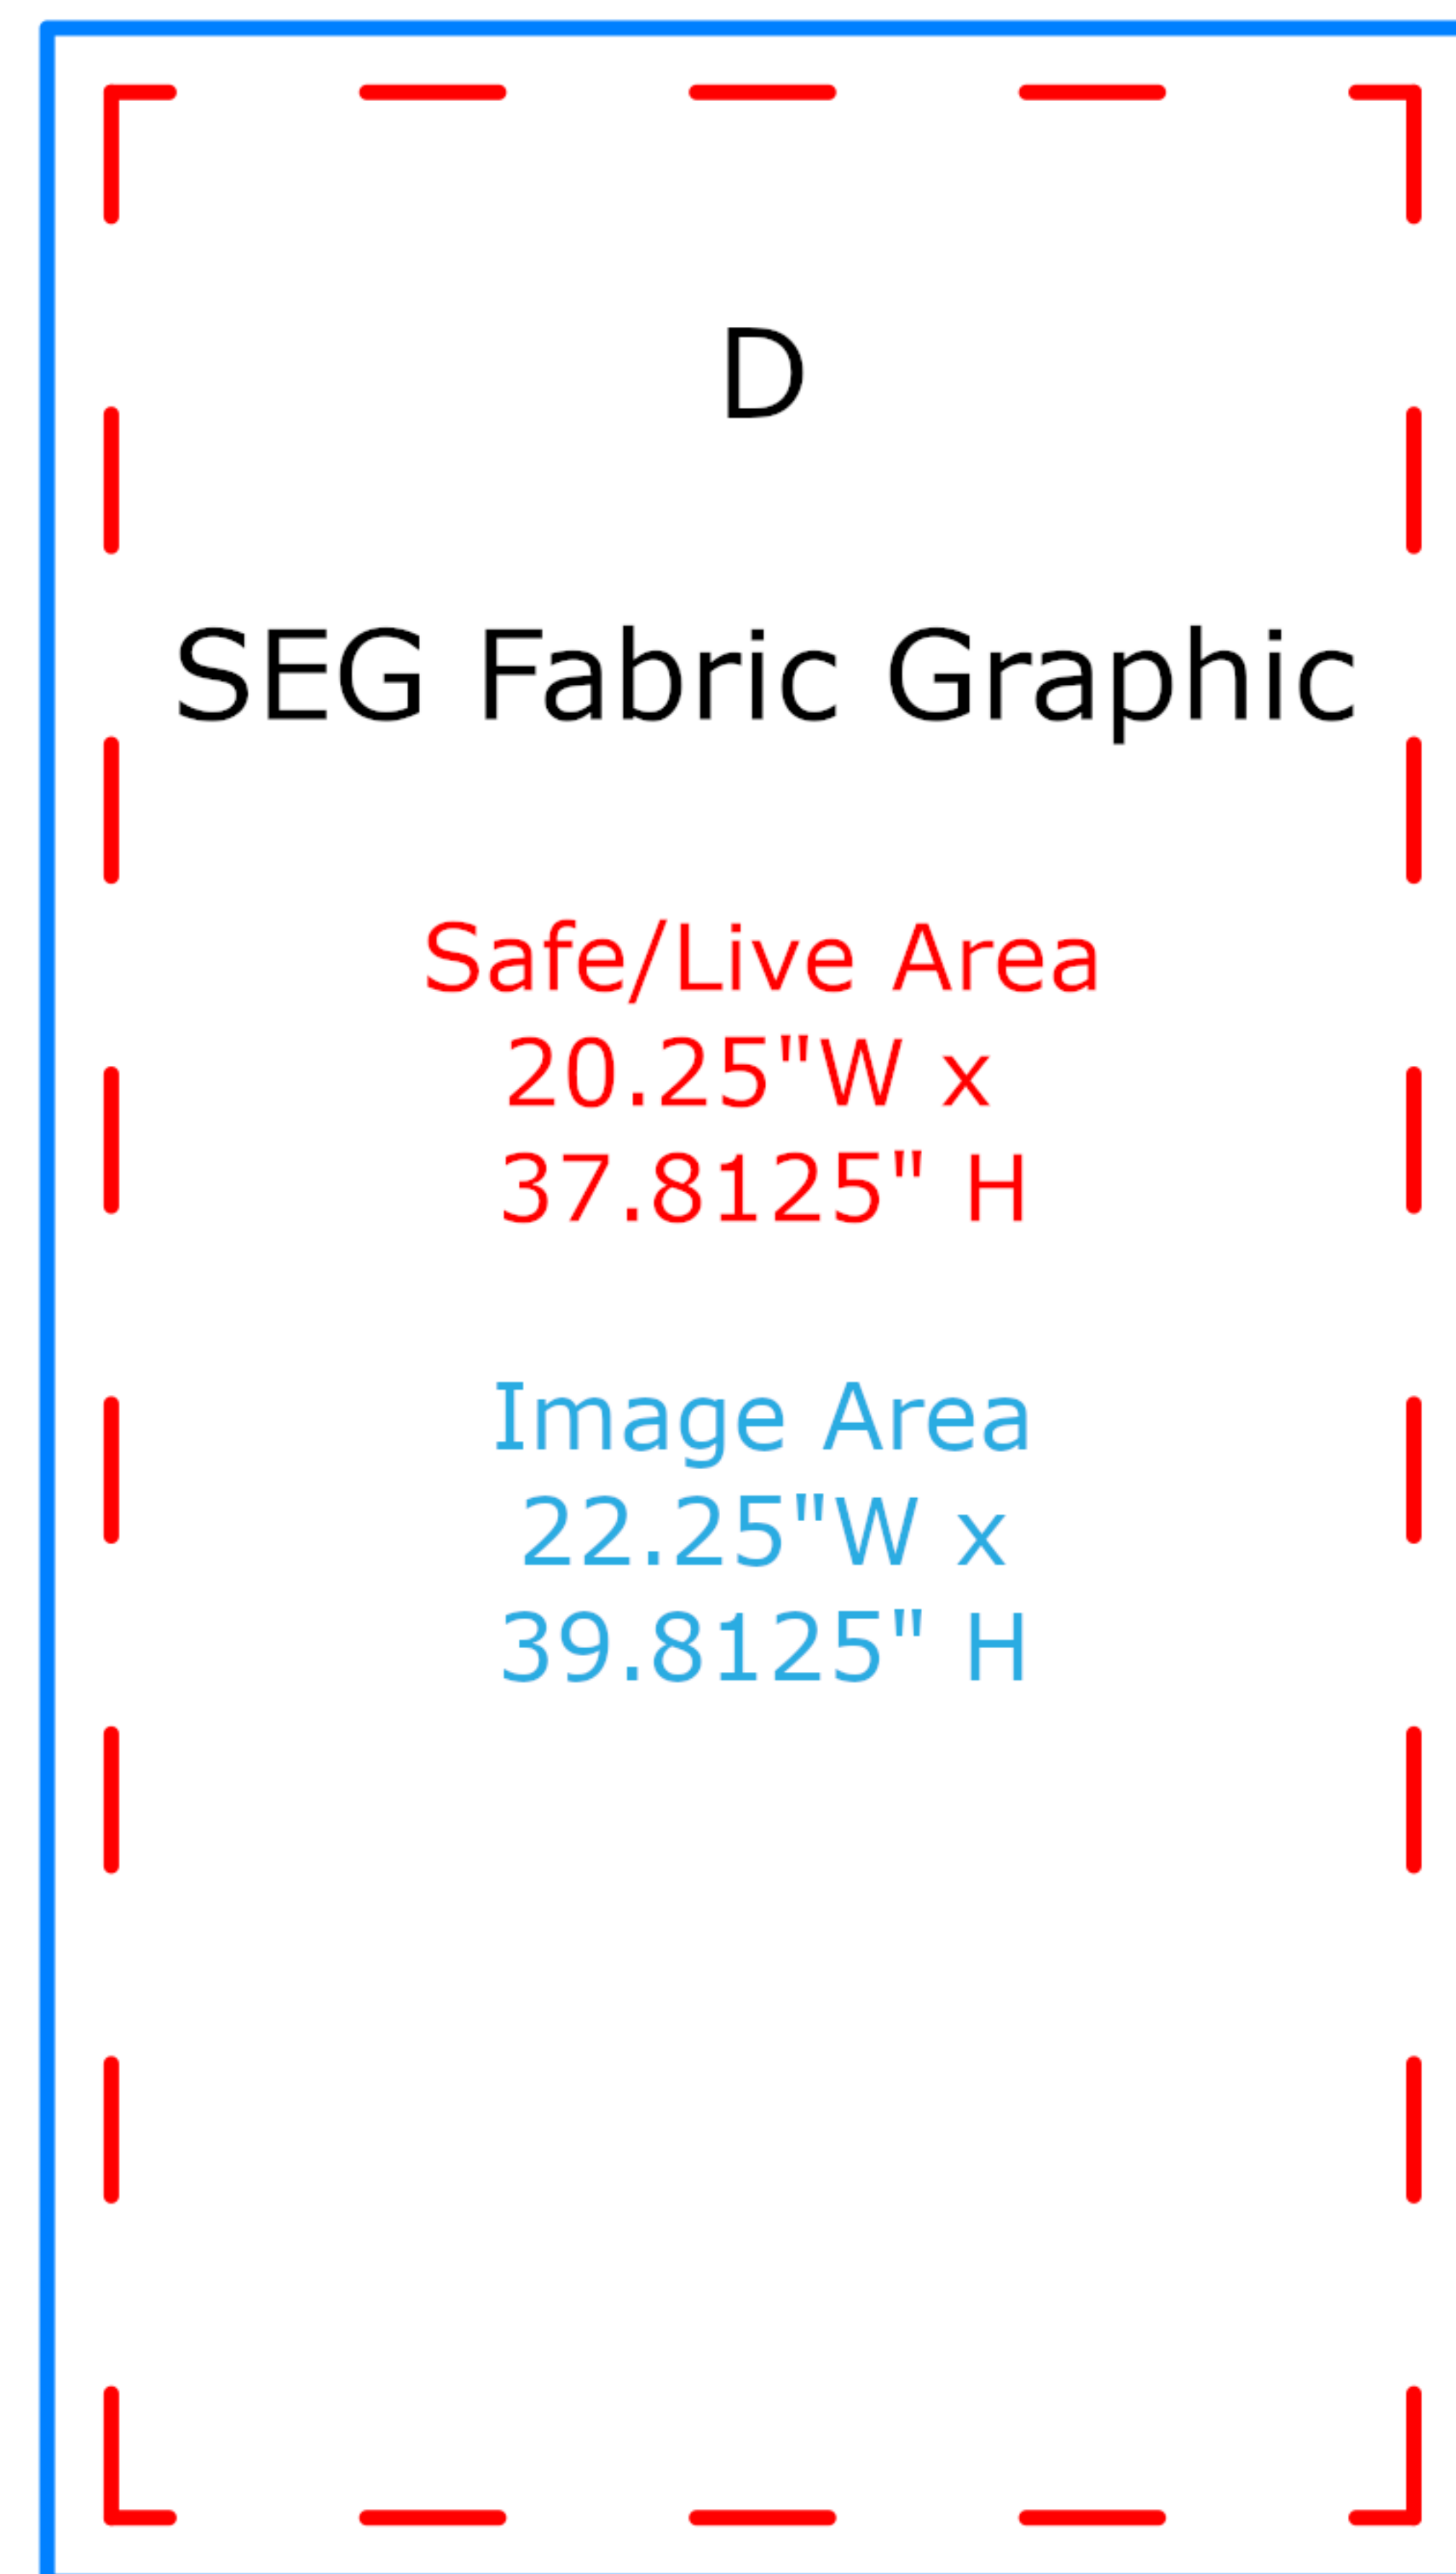

# RE 1586 Counter Graphic Template

NOTE: All Raster Art (jpg, tiff, png, etc.) must be at least 100 dpi at print size.  
Standard kits are often customized. Please check Customer Service to ensure that this template matches your specific job.